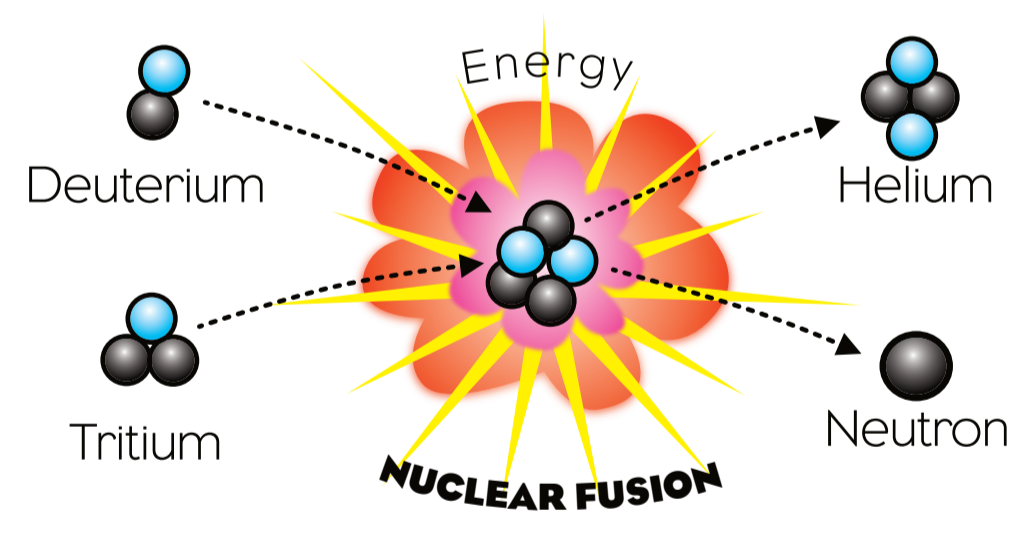

collect free cards

follow the fusion trail

FUSION FORCE

ELECTRICA
ELECTRIC POWER

ELECTRO
SUPER WHIZZ

SOLAR
THE PINK PLASMA

FUSER
THE ATOMIC FUSION FORCE

TOKAMAK
THE POWERFUL

THE TOKAMAK

Stars are natural Fusion Energy machines. The heat and light produced by stars comes from a fusion reaction in their core. Here on Earth, fusion energy machines called 'Tokamaks' recreate the power of the sun. Tokamaks heat up a plasma fuel to 150 million degrees C (10 x hotter than the core of the sun), this high temperature causes the atoms inside the plasma to fuse together and release energy.

When energy is released by the fusion reaction in a tokamak, it can be harnessed and converted into useful, low-carbon and sustainable electrical energy.

The Fusion Force cards are a fun way to learn about the science and engineering of fusion.